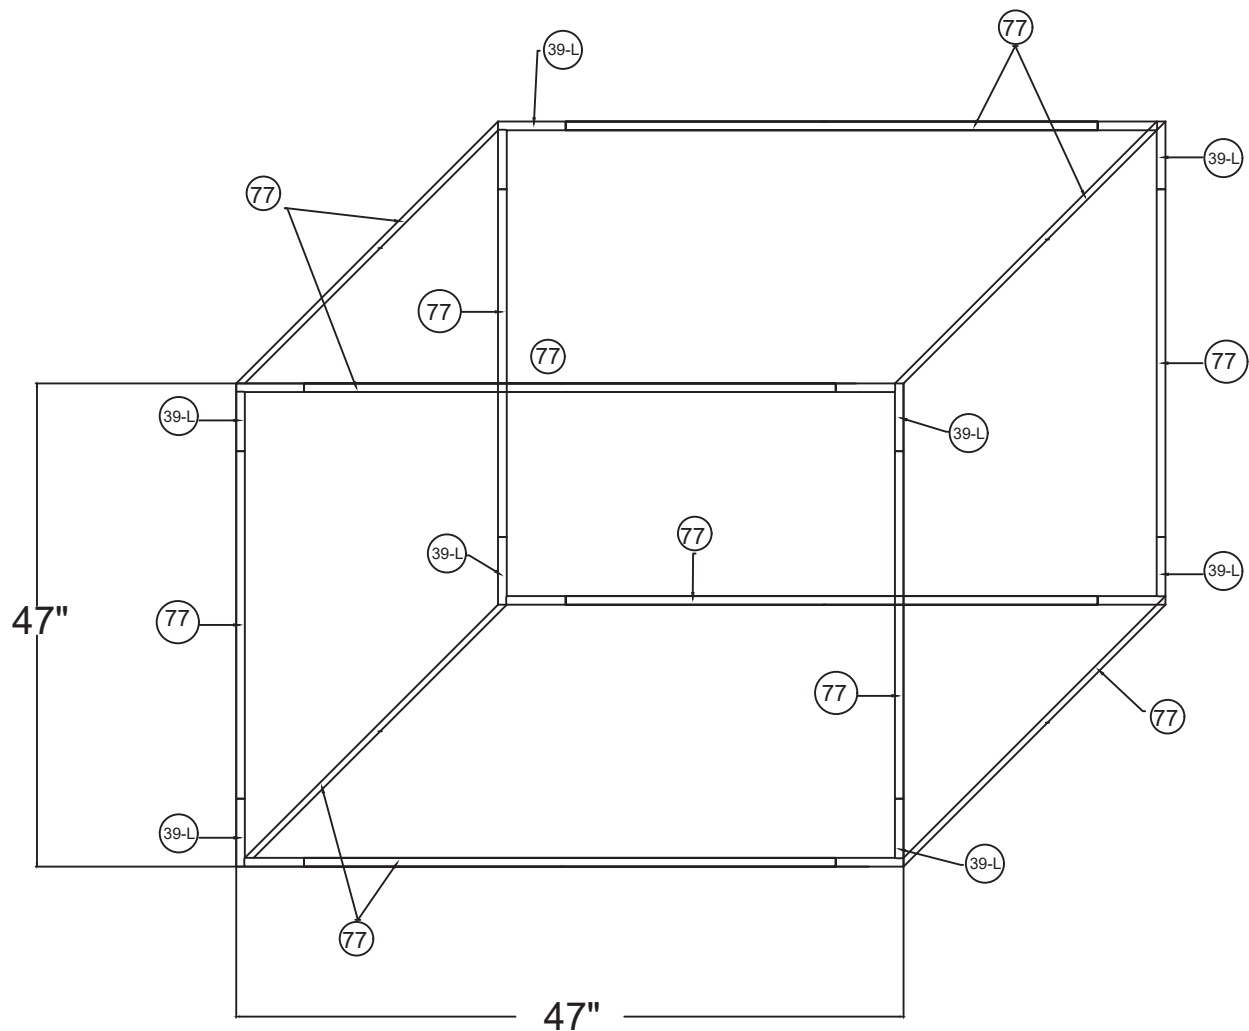

## 4'w x 4'h WL Hanging Cube

47"w x 47"h Cube Hanging Sign	
Qty.	Part Number
8	WLM#039L-US
12	WLM#077
1	BGO-FABRIC-L bag

### Notes:

- \* Does not include Hanging Cables
- \* Will fit inside a CA600 or CA900 case